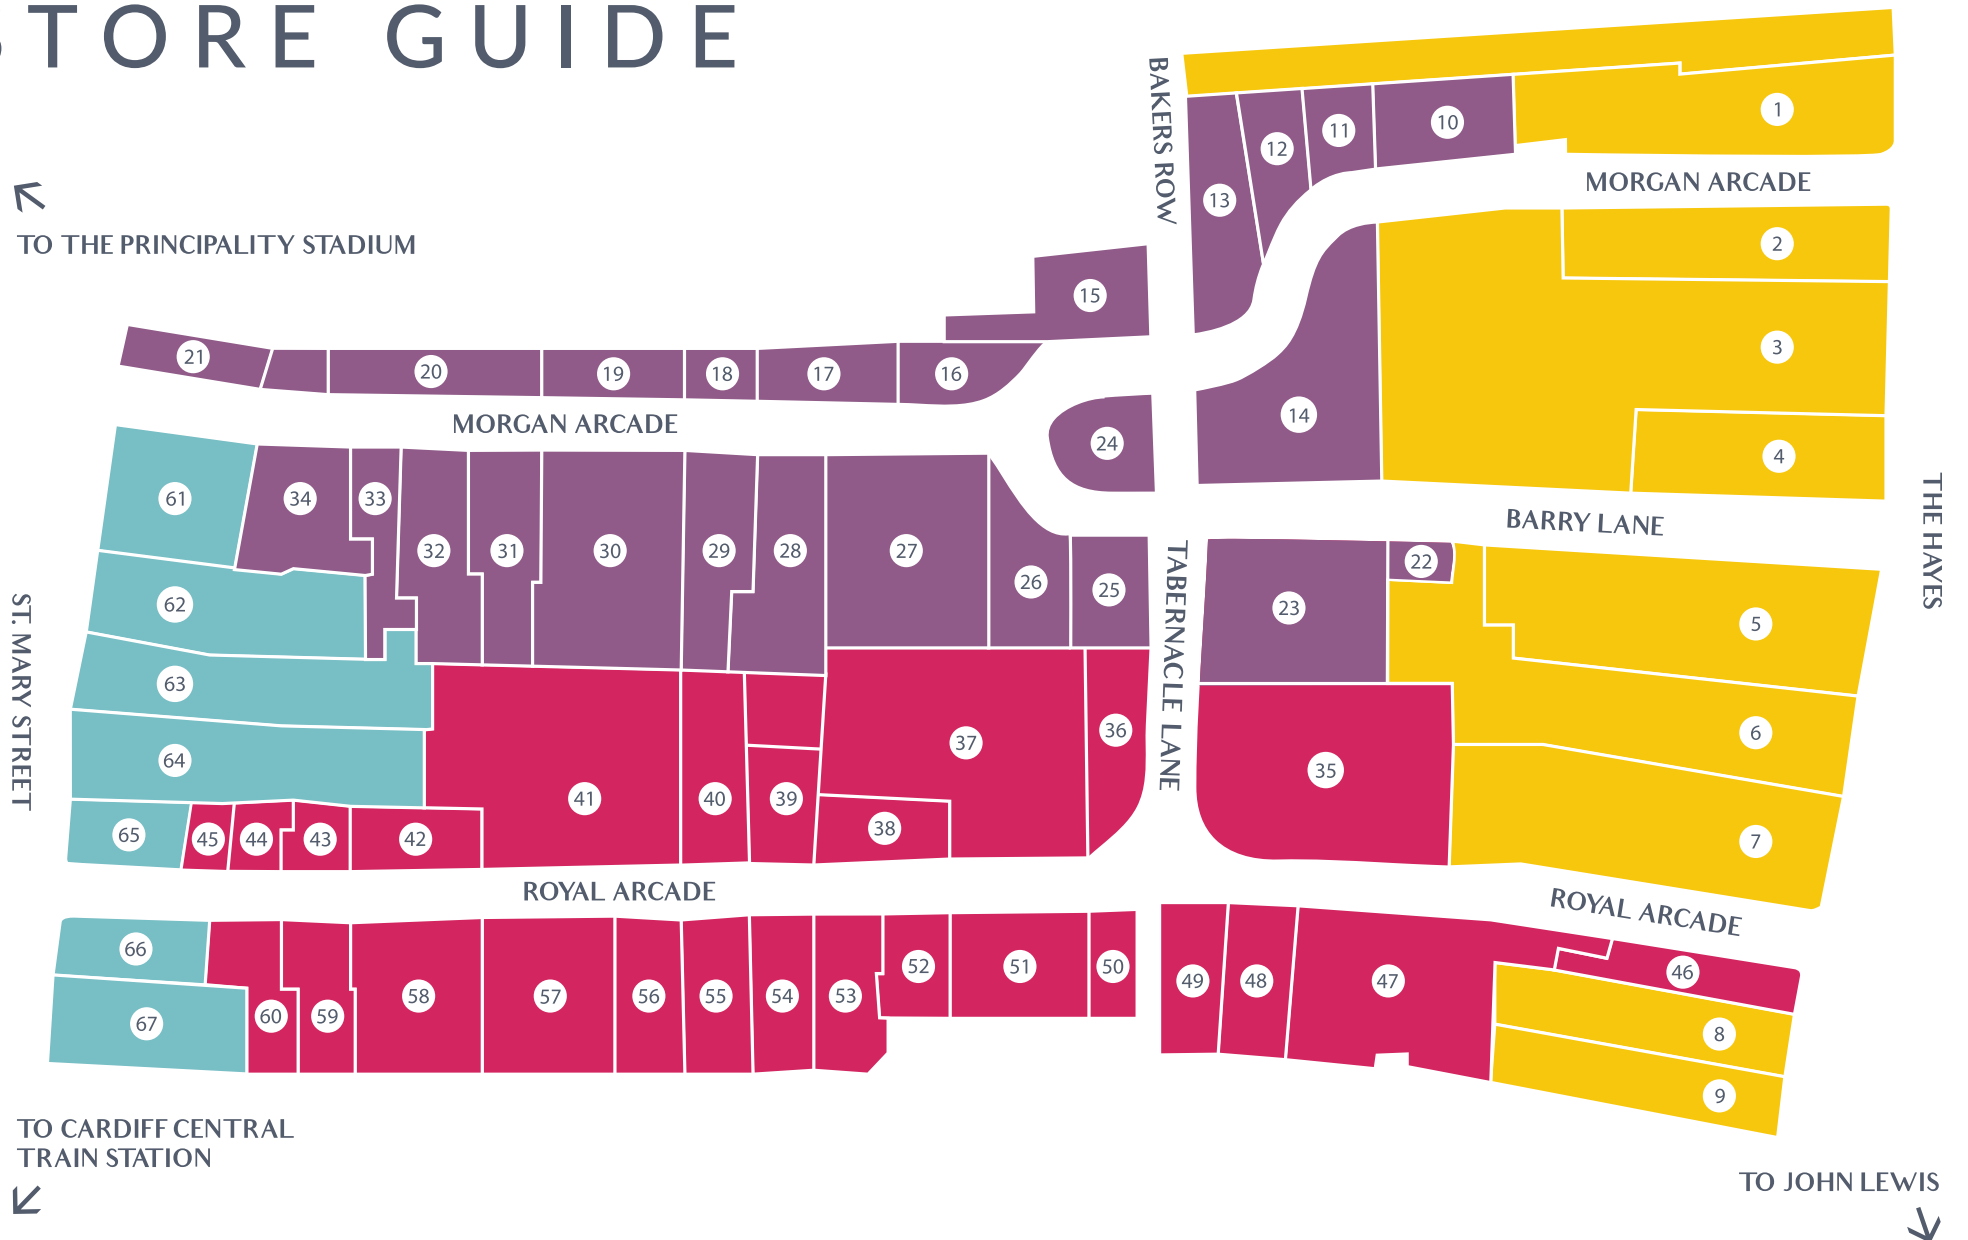

STORE GUIDE

↖
TO THE PRINCIPALITY STADIUM

↙
TO CARDIFF CENTRAL
TRAIN STATION

↘
TO JOHN LEWIS

The Hayes

Dr. Marten's	8
Fred Perry	1
Giovanni's	9
Beyond Retro	6
Joules	2
Astrid & Miyu	4
Urban Outfitters	3
White Stuff	7
The Cardiff Townhouse by Coppa Club	5

Royal Arcade

Bean Freaks	59
Brooklinde Jewellery	52
Cardiff Antiques Centre	39
Lucy & Yak	35
David Edwards Jewellers	38
Fresh	50
Ganesha	42

Galactic Attic	54
Hanoi 1991	51
JoJo Maman Bébé	37
Keep the Faith	57
La Vida Travel	40
Overseas Apparel	49
Pen & Paper	41
Coming Soon	45
Plant + Pot	43
Rino & Co	44
Scribbler	46
Sobeys Vintage Clothing	36
WhoCult	55
The Whisky Shop	48
Uncommon Ground	58
Wally's Delicatessen	47
Van Dal & Co	56
Welcome Things	53
Driftwood Designs	60

Morgan Arcade

Adamo Gallery	28
Beauty Advance	34
Brogue Trader	15
Camera Centre	30
Creative Quarter	33
Crumbs Kitchen	12
Geek Retreat	22
Harvey Jones Kitchens	29
Hawkes Essentials	10
Jian Chen's Fine Art	18
JONJAMES	20
Jonathan David	21
Laura May Bridal	27
Management Office	33
Morgan's Hair Loss Solutions and Wigs	16
Pretty Perfect Boutique	13
Route One	14

Sebry R	17
Slunks	19
Spillers Records	25
Maple & Bean	24
Unit 17	31
Watches of Wales	11
Coming Soon	23
Coming Soon	26
Tegannau Albatros Toys	32

St. Mary Street

Eat the Bird	64
Mrs Potts	61
Oxfam	63
Pieminister	62
Queer Emporium	66
Bird & Blend	65
Coming Soon	67