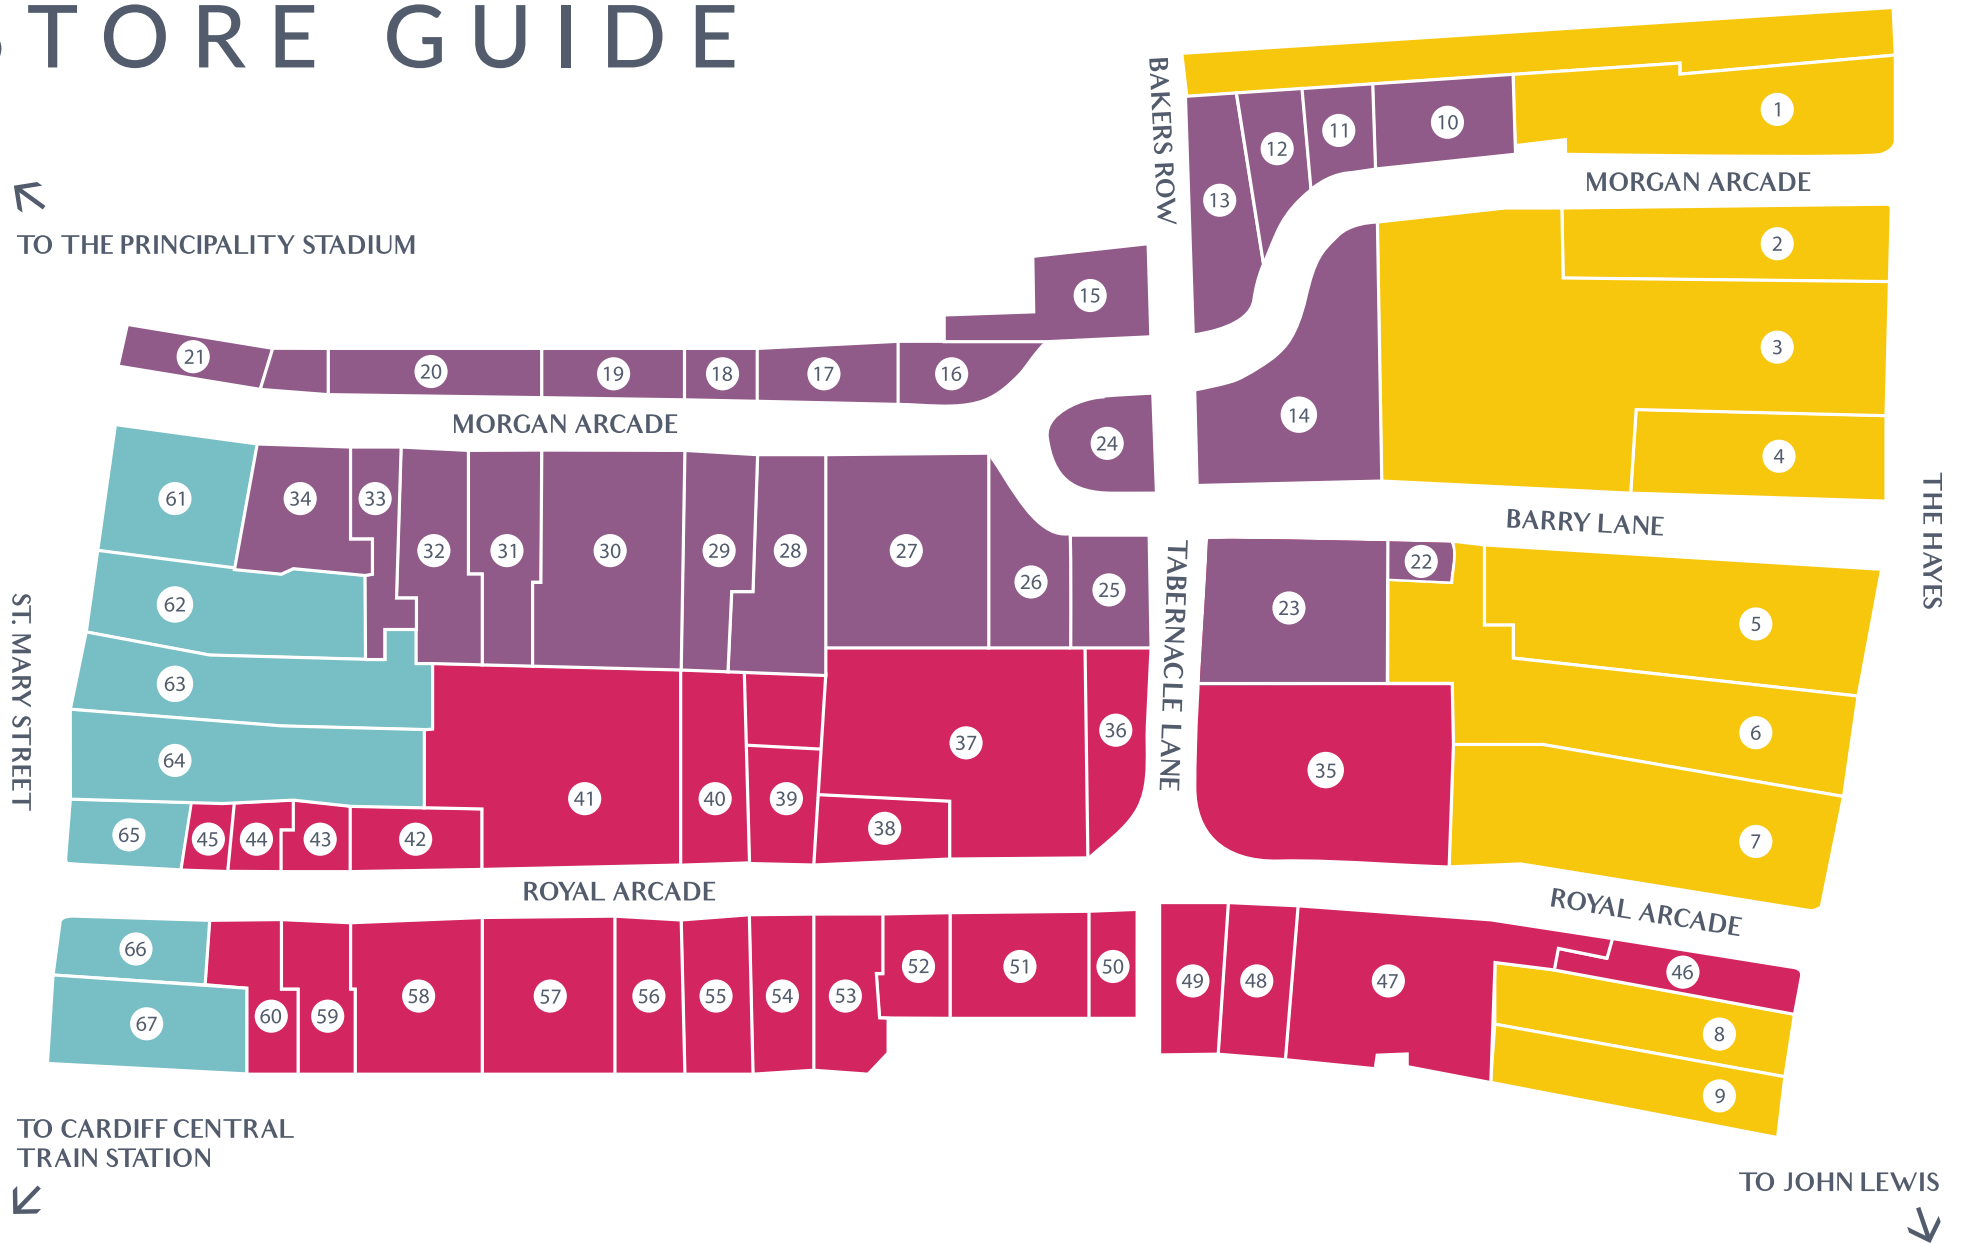

# STORE GUIDE

↖  
TO THE PRINCIPALITY STADIUM

↙  
TO CARDIFF CENTRAL  
TRAIN STATION

↘  
TO JOHN LEWIS

## Royal Arcade

Bean Freaks	59
Brooklinde Jewellery	52
Cardiff Antiques Centre	39
Closet Case	35
David Edwards Jewellers	38
Fresh	50
Ganesha	42

Galactic Attic	54
Hanoi 1991	51
JoJo Maman Bébé	37
Keep the Faith	57
La Vida Travel	40
Overseas Apparel	49
Pen & Paper	41
Photo Squash	45
Pot & Plant	43
Rino & Co	44
Scribbler	46
Sobeys Vintage Clothing	36
Tealith	55
The Whisky Shop	48
Uncommon Ground	58
Wally's Delicatessen	47
Van Dal	56
Coming Soon	53
Coming Soon	60

## Morgan Arcade

Adamo Gallery	28
Beauty Advance	34
Brogue Trader	15
Camera Centre	30
Creative Quarter	33
Crumbs Kitchen	12
Geek Retreat	22
Harvey Jones Kitchens	29
Hawkes Essentials	10
Jen Chiens Fine Art	18
Jon Ian	20
Jonathan David	21
Laura May	27
Management Office	33
Neal's Yard Remedies	16
Pretty Perfect Boutique	13
Route One	14

## St. Mary Street

Eat The Bird	64
Mrs Potts	61
Oxfam	63
Pieminister	62
Queer Emporium	66
We Love Italy	65
Coming Soon	67